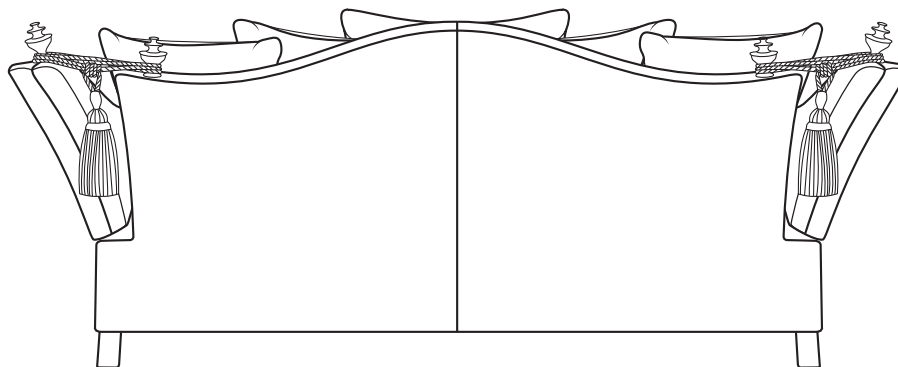

BELLAGIO

3 SEATER SCATTER CUSHION

┆ 18cm / 7" ┆ ┆ 178cm / 70" ┆ ┆ 18cm / 7" ┆

69cm / 27"

94cm / 37"

53cm / 21"

92cm / 36"

┆ 214cm / 84" ┆

Overall Height	Overall Width	Overall Depth	Arm Height	Back Height of Frame	Seat Height	Arm Width	Inside Width Arm to Arm	Seat Depth to Cushions	Seat Depth no Cushions
94cm / 37"	214cm / 84"	112cm / 44"	69cm / 27"	92cm / 36"	53cm / 21"	18cm / 7"	178cm / 70"	54cm / 21"	76cm / 30"

Seating sizes vary to a great extent and particularly wherever there are soft cushions involved, this is magnified with front of seat to back cushion depths, whilst formal back cushions will vary with age and plumping. It is essential to note that scatter back cushion depths will adjust from which point you measure, overtime and with plumping, the accurate measurement does not exist as it will resize each and every time you enjoy its comfort.