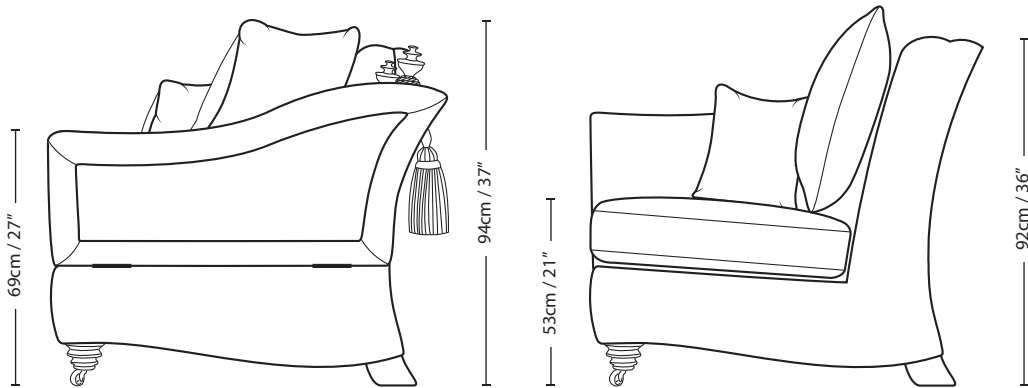

BELLAGIO

3 SEATER SCATTER CUSHION

┆ 18cm / 7" ┆ ┆ 178cm / 70" ┆ ┆ 18cm / 7" ┆

69cm / 27"

94cm / 37"

53cm / 21"

92cm / 36"

┆ 214cm / 84" ┆

Overall Height	Overall Width	Overall Depth	Arm Height	Back Height of Frame	Seat Height	Arm Width	Inside Width Arm to Arm	Seat Depth to Cushions	Seat Depth no Cushions
94cm / 37"	214cm / 84"	112cm / 44"	69cm / 27"	92cm / 36"	53cm / 21"	18cm / 7"	178cm / 70"	54cm / 21"	76cm / 30"

Seating sizes vary to a great extent and particularly wherever there are soft cushions involved, this is magnified with front of seat to back cushion depths, whilst formal back cushions will vary with age and plumping. It is essential to note that scatter back cushion depths will adjust from which point you measure, overtime and with plumping, the accurate measurement does not exist as it will resize each and every time you enjoy its comfort.